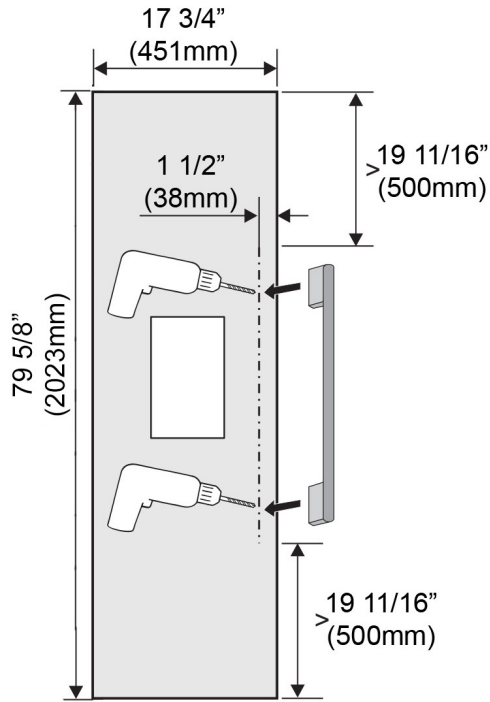

MasterCool Panel

KFP 1813 ed/cs

**SPECIFICATIONS**

KFP 1813 ed/cs — Item 37996016EU1

Accessory for F 147x Vi

Panel Dimensions

Width	17 3/4" (451 mm)
Height	79 5/8" (2023 mm)
Depth	13/16" (21 mm)

Shipping

Shipping Weight	53 lbs (24 kg)
Width	22 1/16" (560 mm)
Height	83 1/16" (2110 mm)
Depth	3 1/8" (80 mm)

Support

Call Miele	800.843.7231
Miele Website	www.mieleusa.com

FOR RIGHT HAND HANDLE
MOUNTING

F 147x Vi